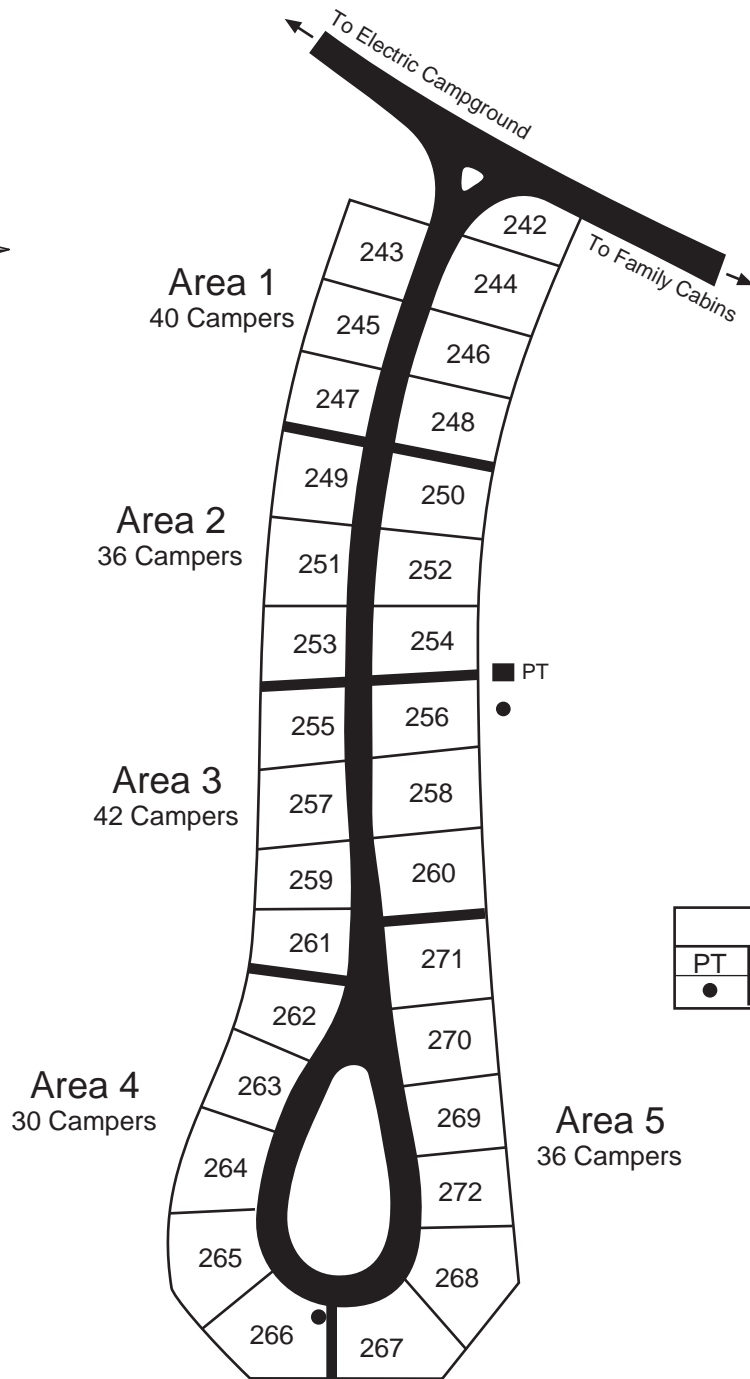

LINCOLN STATE PARK

Buckhorn Youth Tent Areas

LEGEND	
PT	Pit Toilet
●	Drinking Fountain