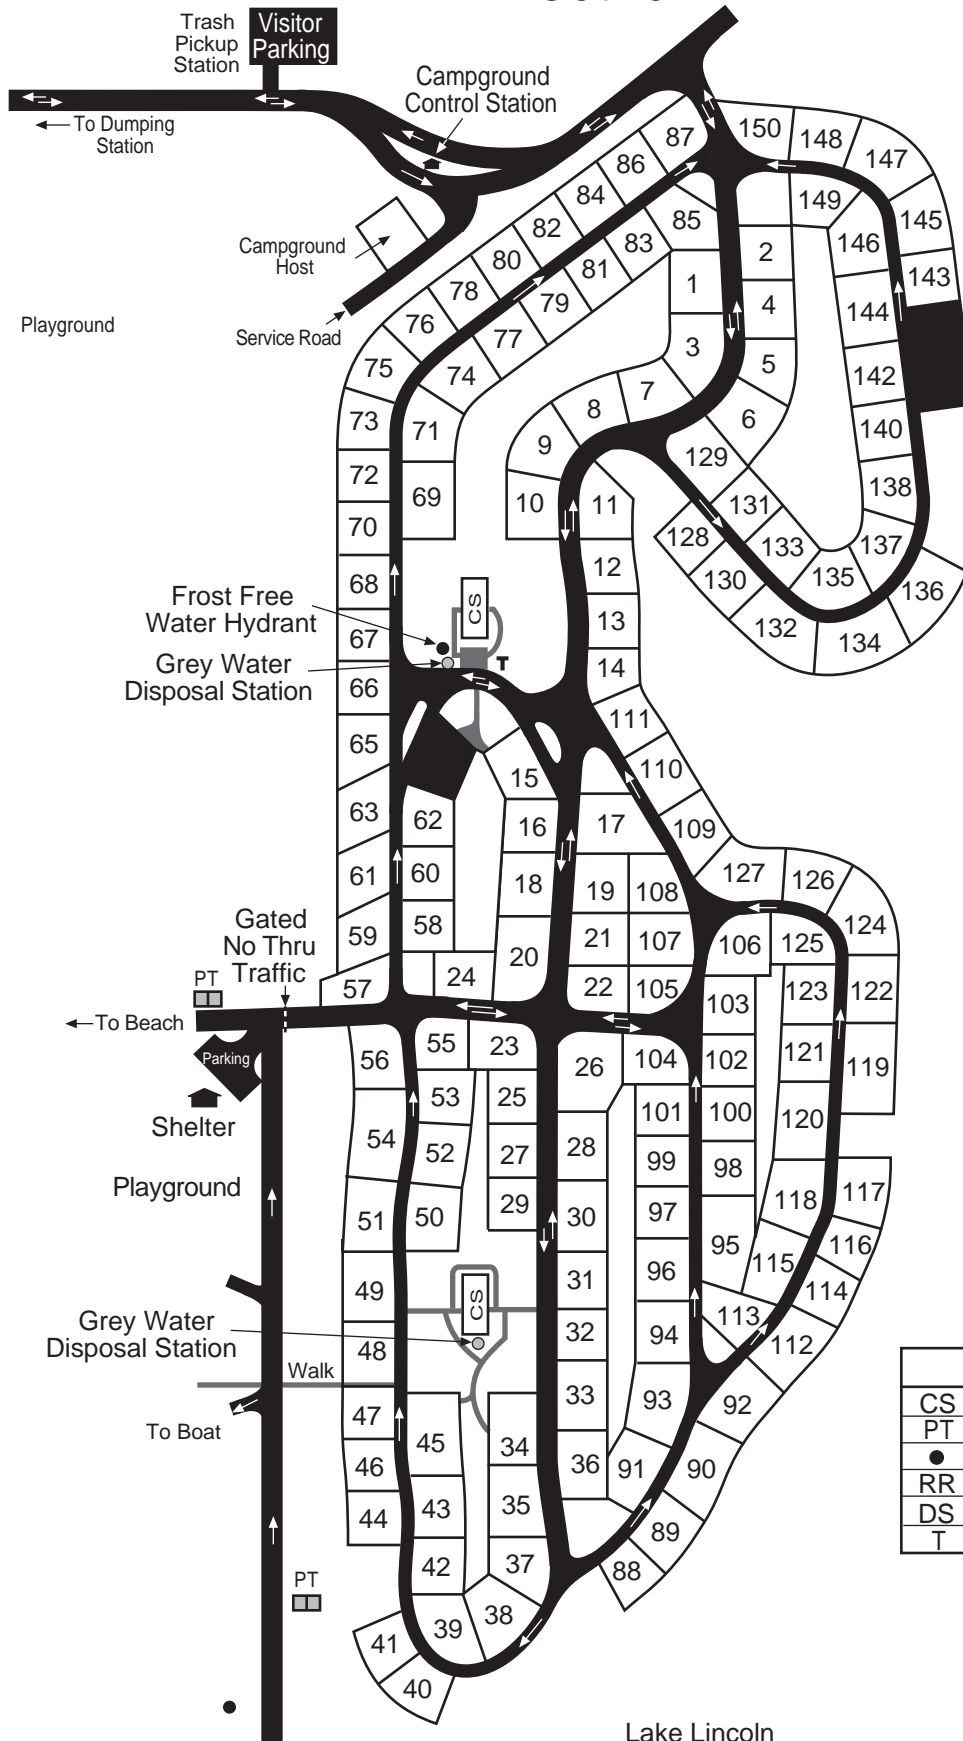

# LINCOLN STATE PARK Lake Lincoln Campground Electric

♿ Accessible Sites: 10  
15  
34  
45  
69

LEGEND	
CS	Comfort Station
PT	Pit Toilet
●	Drinking Fountain
RR	Modern Restroom
DS	Dumping Station
T	Telephone

Lake Lincoln