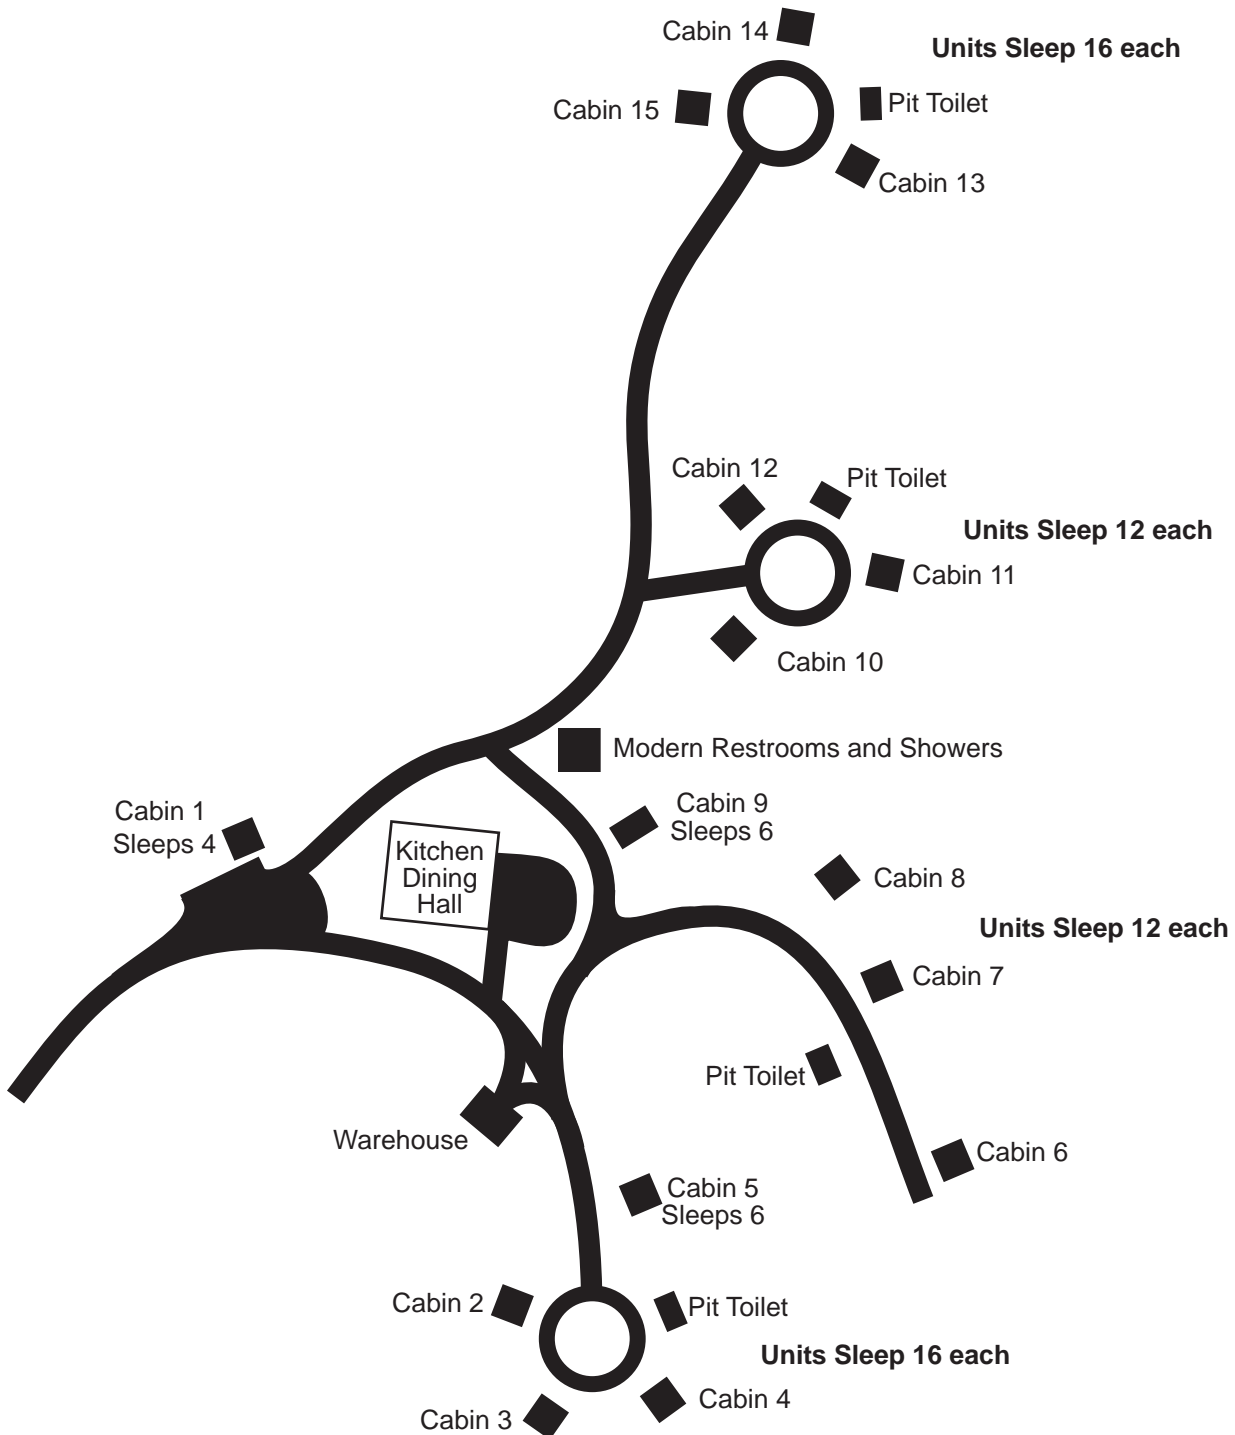

LINCOLN STATE PARK Pine Hills Group Cottages

Each cabin has a picnic table, fire ring and grill.
There must be an adult that is 21 years or older on premise at all times.
THIS RULE WILL BE ENFORCED!